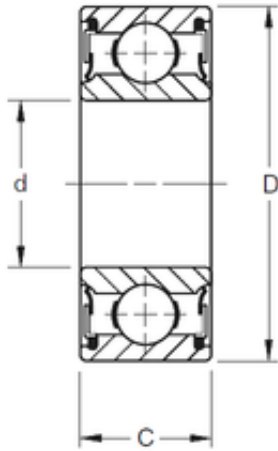

## 45 mm x 100 mm x 39,67 mm TIMKEN W309PP Single Row Ball Bearings

Bearing No. W309PP

Size	45x100x39.67 mm
Bore Diameter	45 mm
Outer Diameter	100 mm
Width	39,67 mm
d	45 mm
D	100 mm
B	39,67 mm
C	39,67 mm
Weight	1,37 Kg
Basic dynamic load rating (C)	59 kN

W309PP Bearing 2D drawings and 3D CAD models