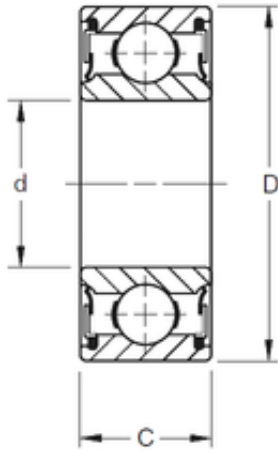

CARTER BEARING MFG LTD

40 mm x 90 mm x 36,53 mm TIMKEN W308PP Single Row Ball Bearings

Bearing No. W308PP

Size	40x90x36.53 mm
Bore Diameter	40 mm
Outer Diameter	90 mm
Width	36,53 mm
d	40 mm
D	90 mm
B	36,53 mm
C	36,53 mm
Weight	1,021 Kg
Basic dynamic load rating (C)	50,6 kN

W308PP Bearing 2D drawings and 3D CAD models