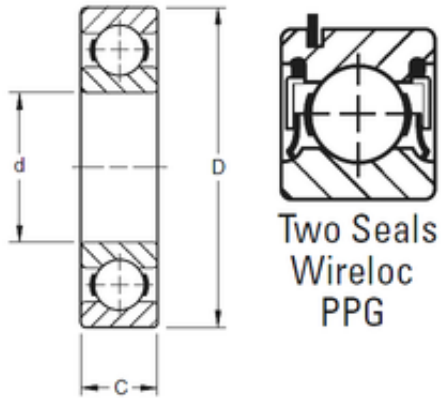

CARTER BEARING MFG LTD

17 mm x 35 mm x 10 mm TIMKEN 9103PPG Single Row Ball Bearings

Bearing No. 9103PPG

Size	17x35x10 mm
Bore Diameter	17 mm
Outer Diameter	35 mm
Width	10 mm
d	17 mm
D	35 mm
B	10 mm
C	10 mm
Weight	0,041 Kg
Basic dynamic load rating (C)	6,8 kN

9103PPG Bearing 2D drawings and 3D CAD models