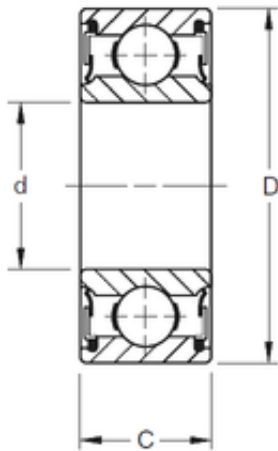

CARTER BEARING MFG LTD

45 mm x 85 mm x 19 mm TIMKEN 209PP Single Row Ball Bearings

Bearing No. 209PP

Size	45x85x19 mm
Bore Diameter	45 mm
Outer Diameter	85 mm
Width	19 mm
d	45 mm
D	85 mm
B	19 mm
C	19 mm
Weight	0,426 Kg
Basic dynamic load rating (C)	36,3 kN

209PP Bearing 2D drawings and 3D CAD models