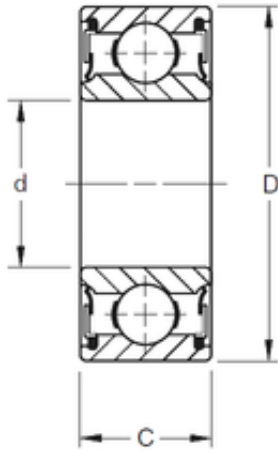

CARTER BEARING MFG LTD

30 mm x 55 mm x 13 mm TIMKEN 9106PP Single Row Ball Bearings

Bearing No. 9106PP

Size	30x55x13 mm
Bore Diameter	30 mm
Outer Diameter	55 mm
Width	13 mm
d	30 mm
D	55 mm
B	13 mm
C	13 mm
Weight	0,118 Kg
Basic dynamic load rating (C)	14,6 kN

9106PP Bearing 2D drawings and 3D CAD models