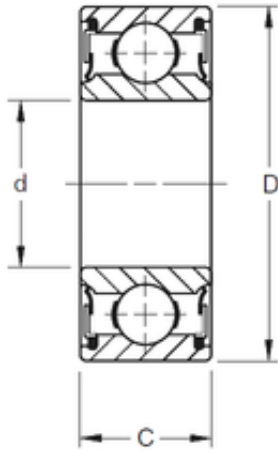

CARTER BEARING MFG LTD

70 mm x 110 mm x 20 mm TIMKEN 9114PP Single Row Ball Bearings

Bearing No. 9114PP

Size	70x110x20 mm
Bore Diameter	70 mm
Outer Diameter	110 mm
Width	20 mm
d	70 mm
D	110 mm
B	20 mm
C	20 mm
Weight	0,63 Kg
Basic dynamic load rating (C)	43,2 kN

9114PP Bearing 2D drawings and 3D CAD models