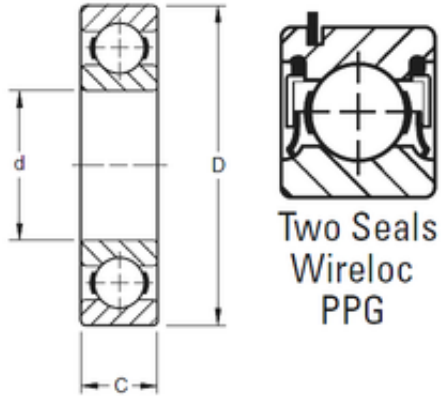

CARTER BEARING MFG LTD

25 mm x 52 mm x 15 mm TIMKEN 205PPG Single Row Ball Bearings

Bearing No. 205PPG

Size	25x52x15 mm
Bore Diameter	25 mm
Outer Diameter	52 mm
Width	15 mm
d	25 mm
D	52 mm
B	15 mm
C	15 mm
Weight	0,127 Kg
Basic dynamic load rating (C)	16 kN

205PPG Bearing 2D drawings and 3D CAD models