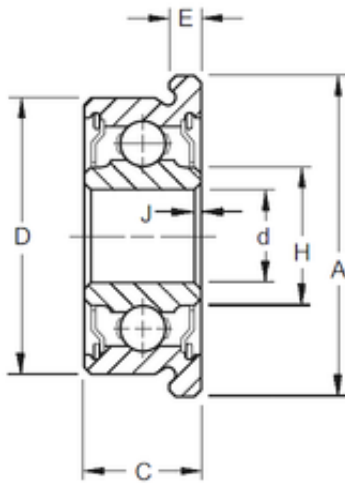

## 9,525 mm x 22,225 mm x 7,14 mm TIMKEN FS3KDD Single Row Ball Bearings

Bearing No. FS3KDD

FS3KDD Bearing 2D drawings and 3D CAD models

Size	9.525x22.225x7.14 mm
Bore Diameter	9,525 mm
Outer Diameter	22,225 mm
Width	7,14 mm
d	9,525 mm
D	22,225 mm
B	7,14 mm
C	7,14 mm
A	24,61 mm
E	1,57 mm
H	12,06 mm
Weight	0,009 Kg
Basic dynamic load rating (C)	3,65 kN