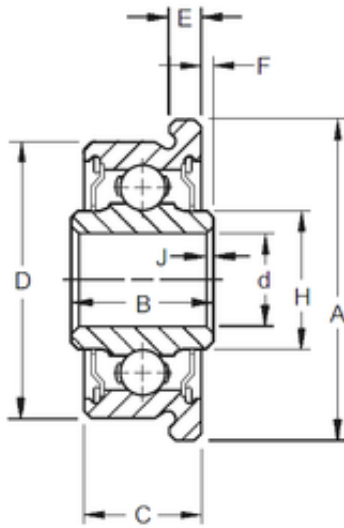

## 6,35 mm x 15,893 mm x 6,35 mm TIMKEN F4DD Single Row Ball Bearings

Bearing No. F4DD

Size	6.35x15.893x6.35 mm
Bore Diameter	6,35 mm
Outer Diameter	15,893 mm
Width	6,35 mm
d	6,35 mm
D	15,893 mm
B	6,35 mm
C	5,74 mm
A	17,45 mm
E	1,07 mm
F	0,38 mm
H	8,41 mm
Weight	0,005 Kg
Basic dynamic load rating (C)	1,63 kN

F4DD Bearing 2D drawings and 3D CAD models