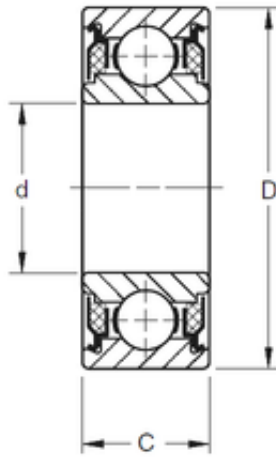

CARTER BEARING MFG LTD

15 mm x 35 mm x 16,66 mm TIMKEN 202KTT Single Row Ball Bearings

Bearing No. 202KTT

Size	15x35x16.66 mm
Bore Diameter	15 mm
Outer Diameter	35 mm
Width	16,66 mm
d	15 mm
D	35 mm
B	16,66 mm
C	16,66 mm
Weight	0,05 Kg
Basic dynamic load rating (C)	8,65 kN

202KTT Bearing 2D drawings and 3D CAD models