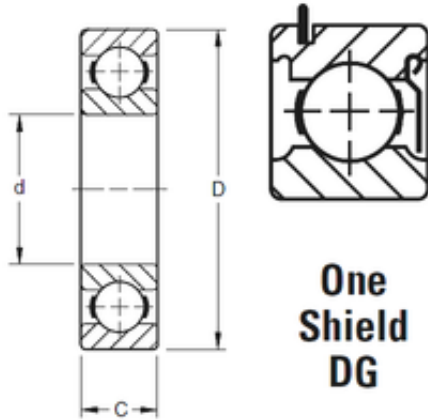

CARTER BEARING MFG LTD

25 mm x 52 mm x 15 mm TIMKEN 205KDG Single Row Ball Bearings

Bearing No. 205KDG

| | |
|-------------------------------|-------------|
| Size | 25x52x15 mm |
| Bore Diameter | 25 mm |
| Outer Diameter | 52 mm |
| Width | 15 mm |
| d | 25 mm |
| D | 52 mm |
| B | 15 mm |
| C | 15 mm |
| Weight | 0,127 Kg |
| Basic dynamic load rating (C) | 16 kN |