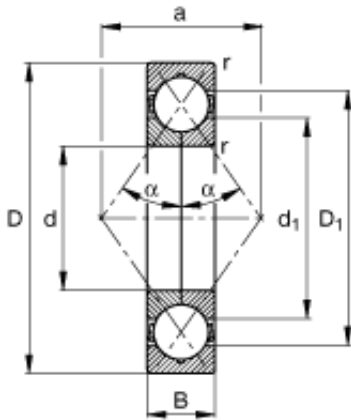

CARTER BEARING MFG LTD

20 mm x 52 mm x 15 mm FAG QJ304-MPA Angular Contact Ball Bearings

Bearing No. QJ304-MPA

QJ304-MPA Bearing 2D drawings and 3D CAD models

Size	20x52x15 mm
Bore Diameter	20 mm
Outer Diameter	52 mm
Width	15 mm
d	20 mm
D	52 mm
B	15 mm
a	26 mm
D ₁	41,4 mm
D _{a max}	45 mm
d ₁	30,6 mm
d _{a min}	27 mm
r _{a max}	1 mm
r _{min}	1,1 mm
	35 ° / Angle
m	0,184 kg / Weight
C _r	31000 N / Dynamic load rating (radial)
C _{0r}	19600 N / Static load rating (radial)
n _G	26000 1/min / Limiting speed
C _{ur}	1320 N / Fatigue limit load, radial